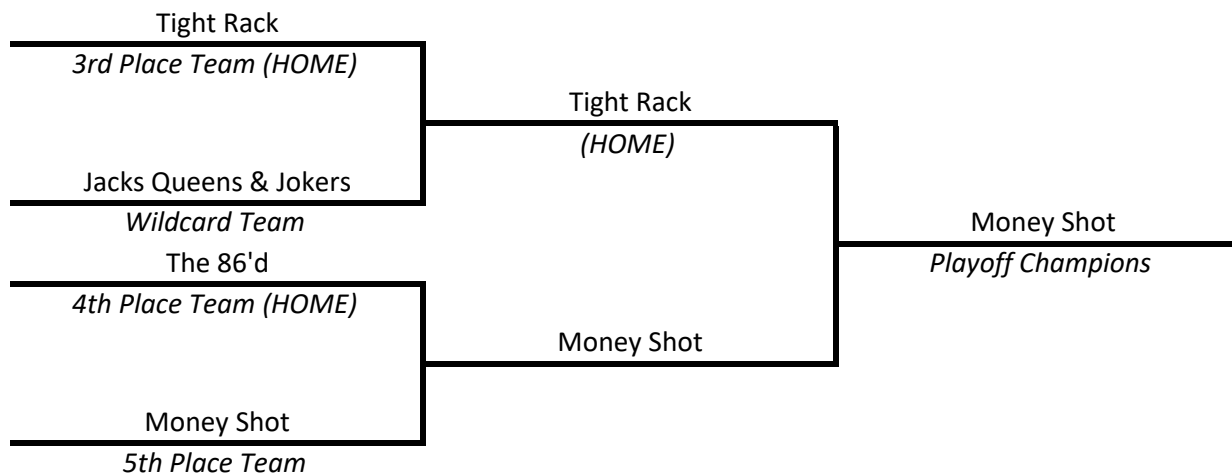

★ PLAYOFFS ★

GOLD TIER

Divisions Of 14 To 16 Teams

**Division Champions (First Place At The End Of The Session), Second Place In Division Standings
AND Playoff Champions Advance To The \$75,000 World Qualifier Tournament**

Division Champions: Shooters
2nd Place Team: Sixtytwofifty

Please see the schedule on your APA Online Member Services account to see when you play

All players must play at least 6 matches with a team during regular session to gain eligibility into playoffs